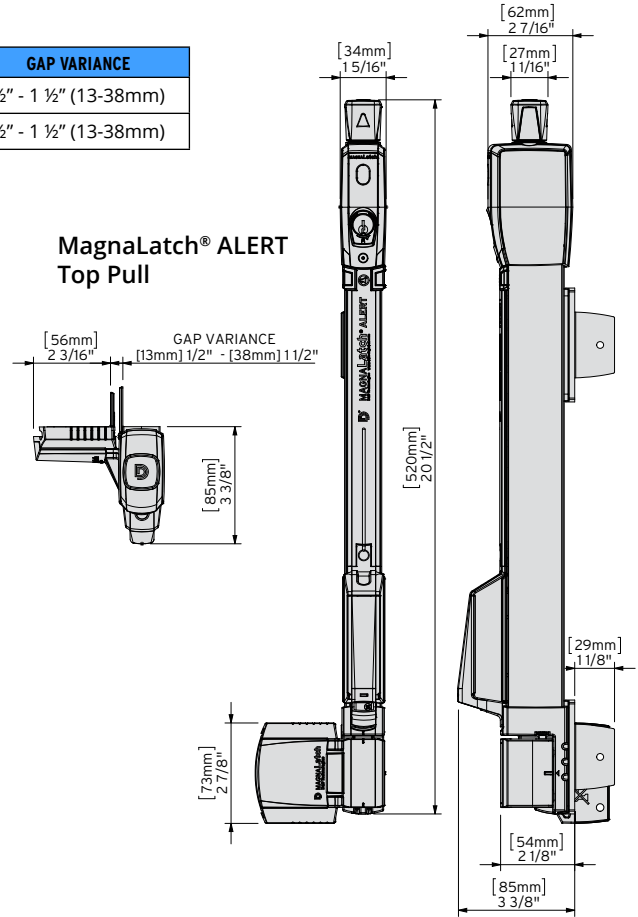

CODE	COLOR	MODEL FEATURE	IDEAL GAP	GAP VARIANCE
ML3ATP	Black	Top Pull 6-Pin Lock - Keyed Alike + Alarm	3/4" (19mm)	1/2" - 1 1/2" (13-38mm)

Product Dimensions

D MAGNALatch® ALERT

CODE	COLOR	MODEL FEATURE	IDEAL GAP	GAP VARIANCE
ML3ATP	Black	Top Pull - 6-Pin Lock - Keyed Alike + Alarm	¾" (19mm)	½" - 1 ½" (13-38mm)
ML3AVP	Black	Vertical Pull - 6-Pin Lock - Keyed Alike + Alarm	¾" (19mm)	½" - 1 ½" (13-38mm)

MagnaLatch® ALERT Vertical Pull

MagnaLatch® ALERT Top Pull

NOTE: All MagnaLatch Series 3 and ALERT models are keyed alike

D MAGNALatch® Series 3

CODE	COLOR	MODEL FEATURE	IDEAL GAP	GAP VARIANCE
ML3TP	Black	Top Pull - 6-Pin Lock - Keyed Alike	¾" (19mm)	½" - 1 ½" (13-38mm)
ML3VP	Black	Vertical Pull - 6-Pin Lock - Keyed Alike	¾" (19mm)	½" - 1 ½" (13-38mm)