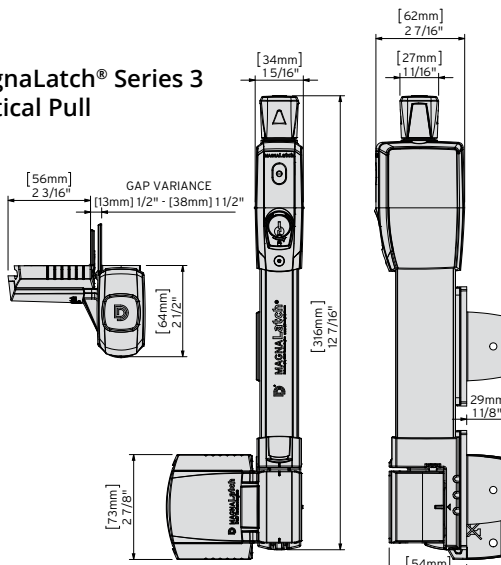

CODE	COLOR	MODEL FEATURE	IDEAL GAP	GAP VARIANCE
ML3ATP	Black	Top Pull 6-Pin Lock - Keyed Alike + Alarm	3/4" (19mm)	1/2" - 1 1/2" (13-38mm)

Product Dimensions

D MAGNALatch® ALERT

CODE	COLOR	MODEL FEATURE	IDEAL GAP	GAP VARIANCE
ML3ATP	Black	Top Pull - 6-Pin Lock - Keyed Alike + Alarm	¾" (19mm)	½" - 1 ½" (13-38mm)
ML3AVP	Black	Vertical Pull - 6-Pin Lock - Keyed Alike + Alarm	¾" (19mm)	½" - 1 ½" (13-38mm)

MagnaLatch® ALERT Vertical Pull

MagnaLatch® ALERT Top Pull

NOTE: All MagnaLatch Series 3 and ALERT models are keyed alike

D MAGNALatch® Series 3

CODE	COLOR	MODEL FEATURE	IDEAL GAP	GAP VARIANCE
ML3TP	Black	Top Pull - 6-Pin Lock - Keyed Alike	¾" (19mm)	½" - 1 ½" (13-38mm)
ML3VP	Black	Vertical Pull - 6-Pin Lock - Keyed Alike	¾" (19mm)	½" - 1 ½" (13-38mm)

MagnaLatch® Series 3 Vertical Pull

MagnaLatch® Series 3 Top Pull