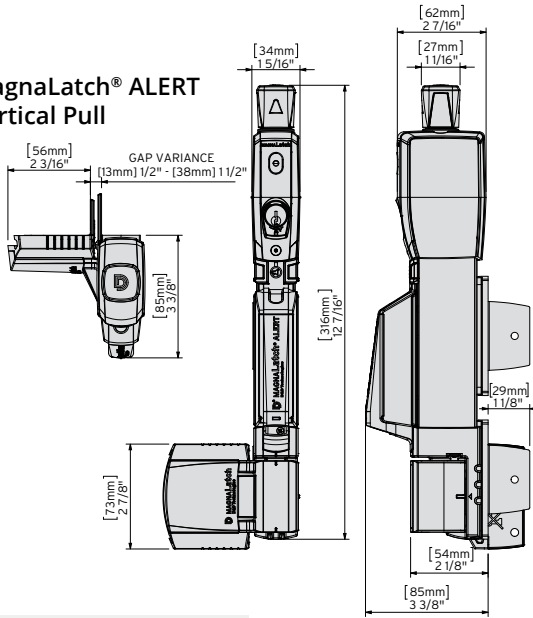

The Top Pull model is ideal for all child and pool safety applications, while the shorter Vertical Pull model offers added security around side, front and pet gates (see over). A single beep upon each entry or exit warns of visitors or intruders. The **MagnaLatch**® **ALERT** is the ultimate gate latch – when you can't turn your back for a second.

Because you can't turn your back for a second

PRODUCT FEATURE VIDEO

- World's **ONLY** combined safety gate latch and electronic alarm
- The same advanced safety features as the MagnaLatch 'Series 3'
- Visual and audible alarms (flashing LEDs & sound alerts)
- Alarms notify if gate is open or not securely latched
- Single alert beep each time gate is entered/exited
- Full alarm mode if gate left open 15 seconds
- Optional: Touch-sensor disarm feature
- Long-life lithium battery included

CODE	COLOR	MODEL FEATURE	IDEAL GAP	GAP VARIANCE
ML3ATP	Black	Top Pull 6-Pin Lock - Keyed Alike + Alarm	3/4" (19mm)	1/2" - 1 1/2" (13-38mm)

Product Dimensions

D MAGNALatch® ALERT

CODE	COLOR	MODEL FEATURE	IDEAL GAP	GAP VARIANCE
ML3ATP	Black	Top Pull - 6-Pin Lock - Keyed Alike + Alarm	¾" (19mm)	½" - 1 ½" (13-38mm)
ML3AVP	Black	Vertical Pull - 6-Pin Lock - Keyed Alike + Alarm	¾" (19mm)	½" - 1 ½" (13-38mm)

MagnaLatch® ALERT Vertical Pull

MagnaLatch® ALERT Top Pull

NOTE: All MagnaLatch Series 3 and ALERT models are keyed alike

D MAGNALatch® Series 3

CODE	COLOR	MODEL FEATURE	IDEAL GAP	GAP VARIANCE
ML3TP	Black	Top Pull - 6-Pin Lock - Keyed Alike	¾" (19mm)	½" - 1 ½" (13-38mm)
ML3VP	Black	Vertical Pull - 6-Pin Lock - Keyed Alike	¾" (19mm)	½" - 1 ½" (13-38mm)