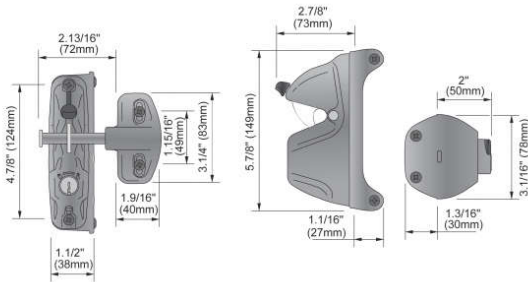

THE GATE CLOSER SPECIALISTS

Lokk Latch Deluxe Manual Locking Gate Latch

Lokk Latch DELUXE is a more compact version of the Lokk Latch PRO-SL, which has been installed on thousands of privacy and security gates throughout the world.

Offering superior security and durability thanks to its tough, 100% rust-free construction, Lokk Latch DELUXE is a great solution for a wide variety of gates and applications.

The one model is suitable for installation on metal, wood and vinyl gates. Its 6-pin locks can also be keyed-alike with other D&D products for maximum convenience.

Lokk Latch DELUXE comes with an External Access Kit, which means it can be easily locked and operated from both sides of a gate.

It has also been tested to over 200,000 cycles, so you can be sure it's going to last.

INNOVATIVE & RELIABLE
GATE PRODUCTS