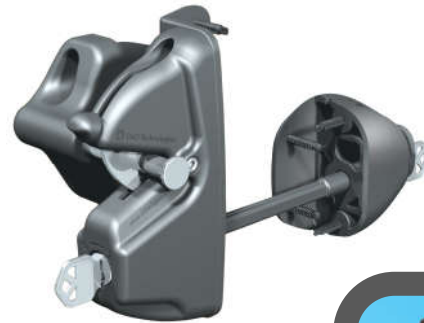

## Lokk Latch Deluxe Manual Locking Gate Latch

Lokk Latch DELUXE is a more compact version of the Lokk Latch PRO-SL, which has been installed on thousands of privacy and security gates throughout the world.

Offering superior security and durability thanks to its tough, 100% rust-free construction, Lokk Latch DELUXE is a great solution for a wide variety of gates and applications.

The one model is suitable for installation on metal, wood and vinyl gates. Its 6-pin locks can also be keyed-alike with other D&D products for maximum convenience.

Lokk Latch DELUXE comes with an External Access Kit, which means it can be easily locked and operated from both sides of a gate.

It has also been tested to over 200,000 cycles, so you can be sure it's going to last.

### Technical Overview:

One model fits all

Manual key locking from both sides of gate

Vertical & horizontal adjustments

Fits up to 150mm posts

Vertical and horizontal adjustment

Latch pin made from 316 grade stainless steel