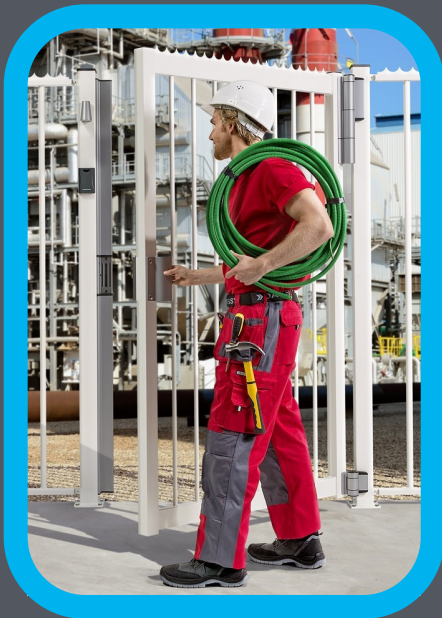

THE GATE CLOSER SPECIALISTS

Locinox N-Line Concealed double mag-Lock system

Designed with security and user safety in mind, the N-LINE MAG system has no projections to collide with when walking between gate posts, particularly where two electromagnets are fitted (top and bottom).

Rounded edges on the profile, electromagnets and handles give protection from injury, easy opening and unrestricted passage.

N-LINE MAG is the ideal system for schools, care homes, factories and any situation where an electromagnet protruding into the pedestrian walk through space could cause injury.

Key features:

2000 mm profile length

Profile can be cut to length

Supplied with caps & joints for two magnets

Two electromagnets included

Double sided handle included

Can be wired with 12V DC or 24V DC options

460 mA (12V) or 230 mA (24V) current demand

Quick fix fasteners and profile screws included

Made from salt spray tested quality materials

For when pedestrian safety is paramount

T +44 (0)1634 819651

E solutions@gatecontrolgear.com