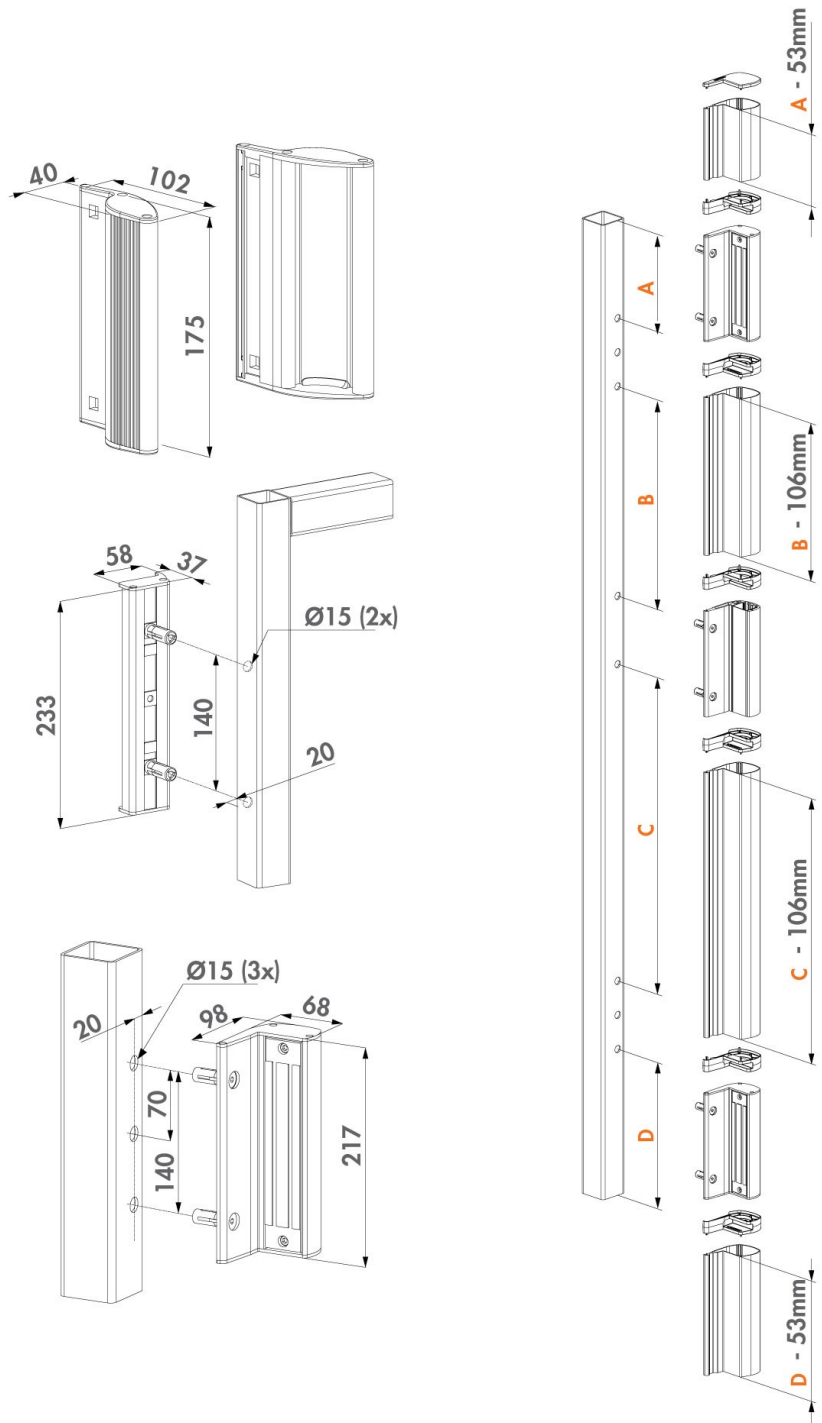

Locinox N-Line

Concealed double mag-lock system

Product Code	Colour
N-LINEMAG2500BL	Black
N-LINEMAG2500SV	Silver