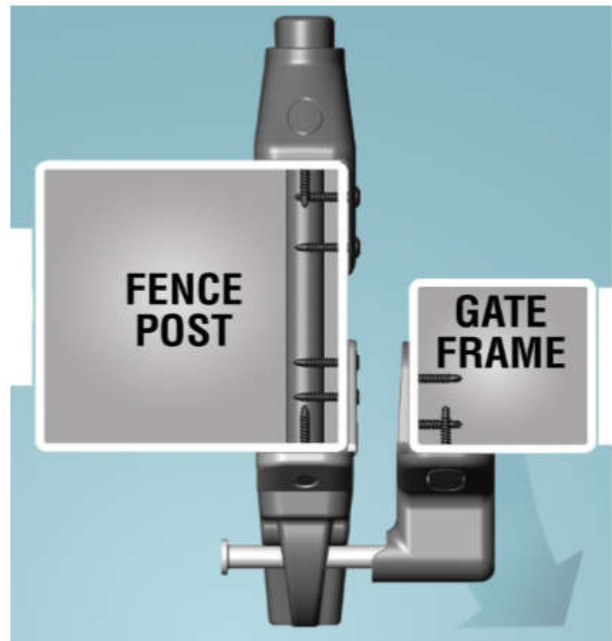

The external Access Kit allows the gate to be opened and locked from both sides of the fence.

A high degree of versatility is provided for fitting the product. It is adjustable both vertically and horizontally to ensure proper fit and operation.

It is easy to install (fitting jig supplied) to the outside of the gate and fence posts and requires no welding. You only need to drill one main hole through the fence post to connect the two units for full

Has an External Access Kit (EAK)

Fits posts 28mm-150mm, metal or timber

Easy to install with a fitting jig that is supplied

Two fully functional elements that are simple

Can be opened & locked from both sides of gate

Lock barrel contains 6-pin security lock

Ordering Details

Standard Latch

LLP1S-L

Lokk-Latch PRO-SL (commercial self locking gate latch)

Dimensions

Ordering Details

Standard Latch