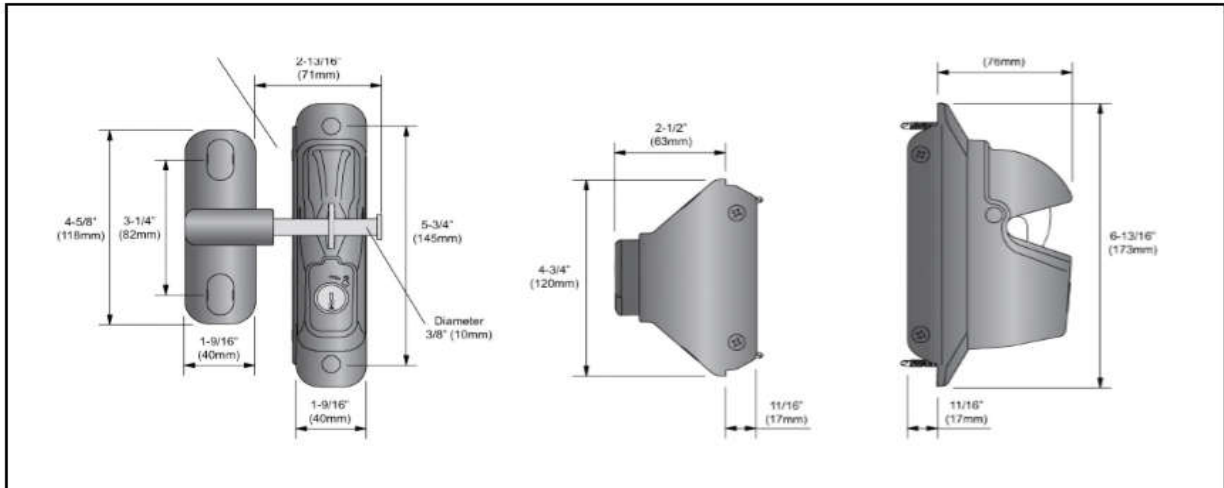

The external Access Kit allows the gate to be opened and locked from both sides of the fence.

A high degree of versatility is provided for fitting the product. It is adjustable both vertically and horizontally to ensure proper fit and operation.

It is easy to install (fitting jig supplied) to the outside of the gate and fence posts and requires no welding. You only need to drill one main hole through the fence post to connect the two units for full

Has an External Access Kit (EAK)

Fits posts 28mm-150mm, metal or timber

Easy to install with a fitting jig that is supplied

Two fully functional elements that are simple

Can be opened & locked from both sides of gate

Lock barrel contains 6-pin security lock

Ordering Details

Standard Latch

LLP1S-L

Lokk-Latch PRO-SL (commercial self locking gate latch)

Dimensions

Ordering Details

Standard Latch